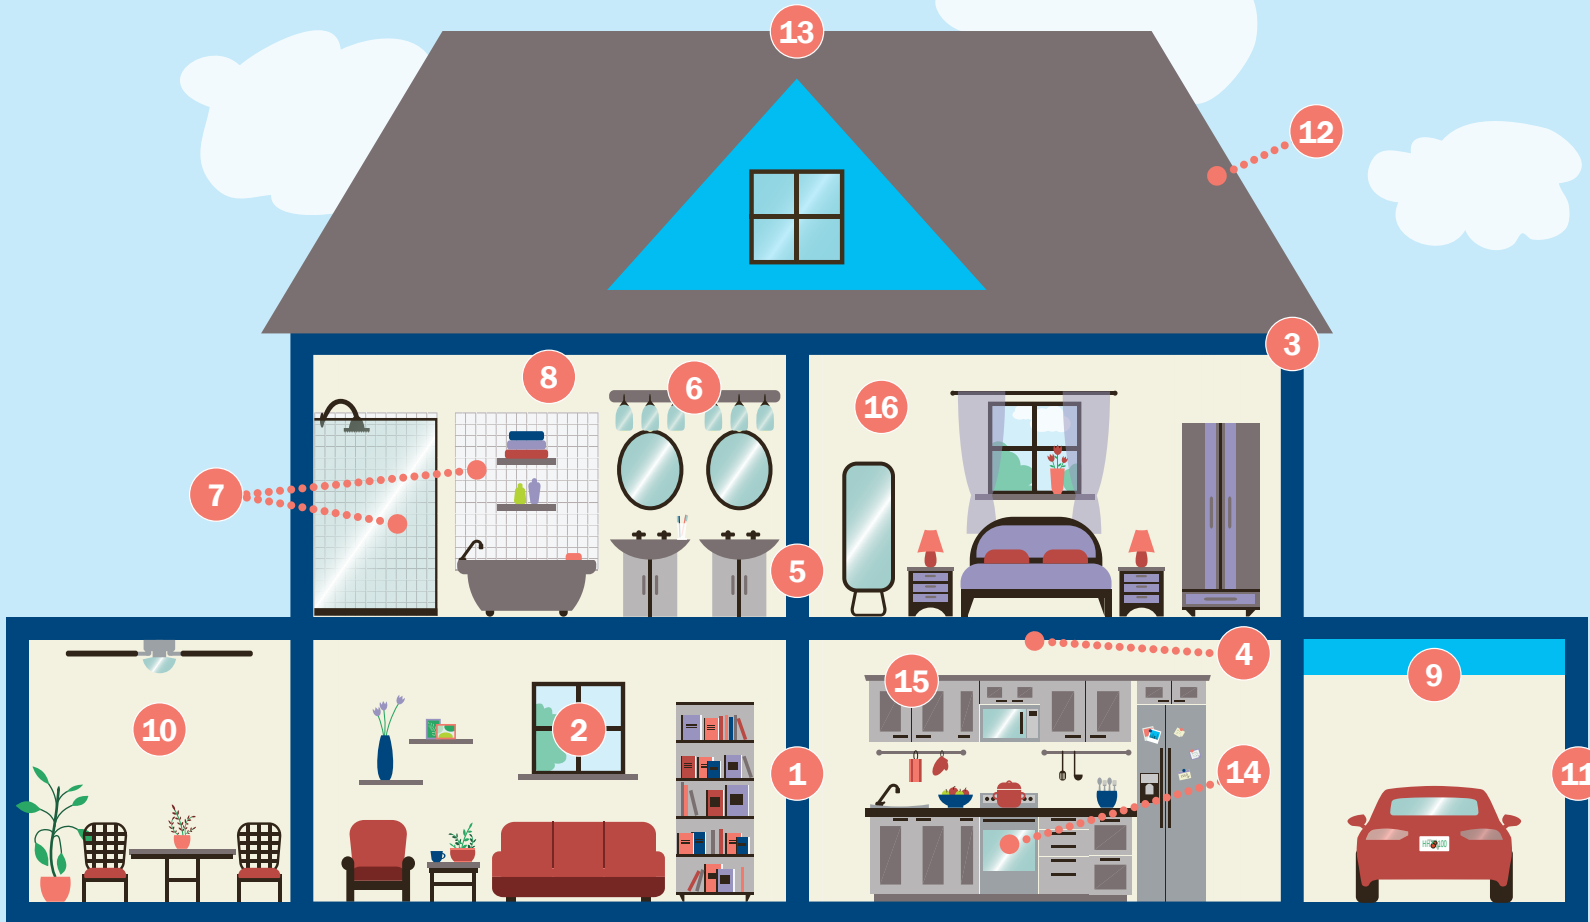

Highland Homes
The value leaders.

New Homes Designed for Your Life

1 14.3 SEER2 (min) Heat Pump with Programmable Thermostat: Energy-efficient, providing optimal comfort, convenience, and lower energy bills by programming your indoor temp & times.

2 Low-E Double-Pane Windows: Reduces heat radiating into your home & the tilt-in sash makes cleaning the glass a breeze.

3 R-30 Ceiling & R-11 Foam Block Insulation: Provides a barrier against heat entering your home, lowering energy bills.

4 LED Recessed Kitchen Lighting: ENERGY STAR® lights use just 13W (75W equivalent) apiece for 83% energy savings, emit little heat, and provide bright and evenly distributed light.

5 Rapid-Recovery 50-Gallon (min) Water Heater: Shower and run the wash at the same time! Heats water faster using less energy than a larger volume tank.

6 Decorative Vanity Lighting: Effective light with stylish design.

7 Ceramic Tiled Shower & Tub: Durable, quality craftsmanship.

8 En-Suite Owner's Bath: Enjoy privacy and personal space with features such as 36" raised dual vanities, a garden tub, and glass-enclosed shower (per plan).

9 2 or 3-Car Garage with Wi-Fi Smart Garage Door Opener: Control and get alerts via your smart phone.

10 Covered Lanai: Provides desirable outdoor living space (per plan).

11 TAEXX Built-in Pest Control: Eliminates pests before they get inside! Servicing is done from the exterior - No chemicals sprayed inside.

12 Architectural Shingles: Durable, wind resistant and visually pleasing, plus covered by a limited-lifetime warranty.

13 2-10 Home Buyers Warranty: 10-years of structural warranty protection from the nation's leading home warranty company, for your peace of mind.

14 Samsung Stainless Steel Appliances: 5-burner smooth top smart electric range, fingerprint-resistant microwave with fan, and ENERGY STAR® quiet-operation dishwasher with hidden controls & sanitize cycle.

15 36" Birch Wood, White, or Gray Cabinets with Hardware: Recessed panel doors in your choice of 5 on-trend finishes. Solid wood face frames, hidden hinges, and decorative knobs/pulls.

16 Two-Tone Interior Paint: Multiple color choices for your walls, with a classic white ceiling.

Plus: Professional decorators at our Personal Selection Studio will help you personalize your dream home to your style and needs!

*Included features and specifications are subject to change without notice. See your Community Sales Manager for details. #CBC060256